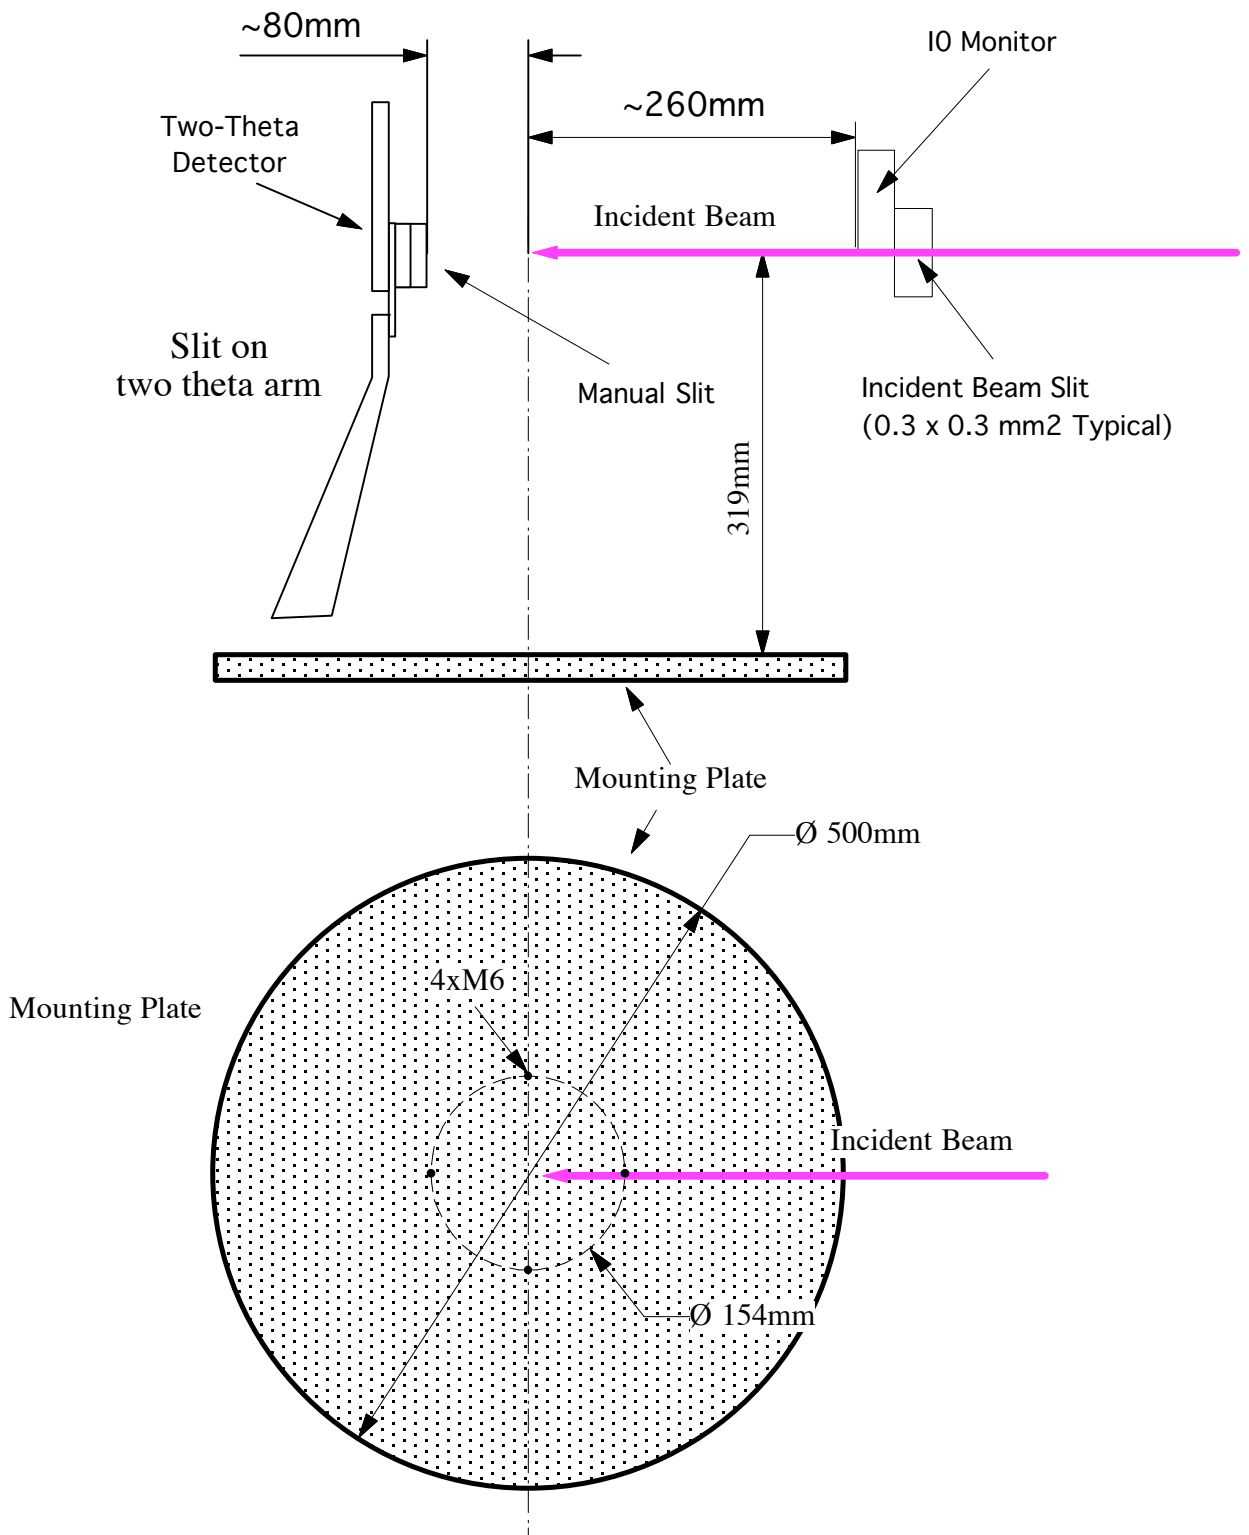

Omega Stage Mounting Geometry @ BL35XU (Eulerian Cradle Removed)

Note: The height (319 mm) can easily be adjusted +/- 5 mm.